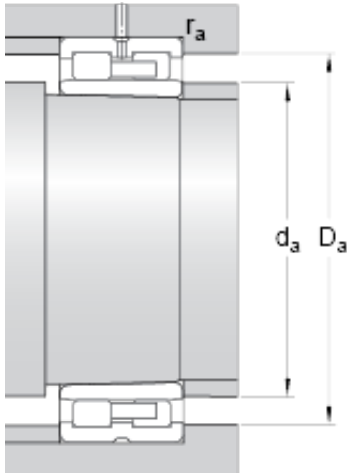

LP BEARING CORP.

600 mm x 980 mm x 375 mm skf NNU 41/600
K30M/W33 Double row cylindrical roller bearings

Bearing No. NNU 41/600 K30M/W33

NNU 41/600 K30M/W33 Bearing 2D drawings and 3D
CAD models

Design variant/feature	NNU K30/W33
d	600 mm
D	980 mm
B	375 mm
D ₁	868 mm
F	699 mm
b	22.3 mm
K	12 mm
r _{1,2} min.	7.5 mm
s max.	18.5 mm
d _a min.	634 mm
d _a max.	682 mm
D _a max.	946 mm
r _a max.	6 mm
Basic dynamic load rating C	9900 kN
Basic static load rating C ₀	21200 kN
Fatigue load limit P _u	1460 kN
Reference speed	480 r/min
Limiting speed	630 r/min
Calculation factor k _r	0.33
Mass bearing	1100 kg